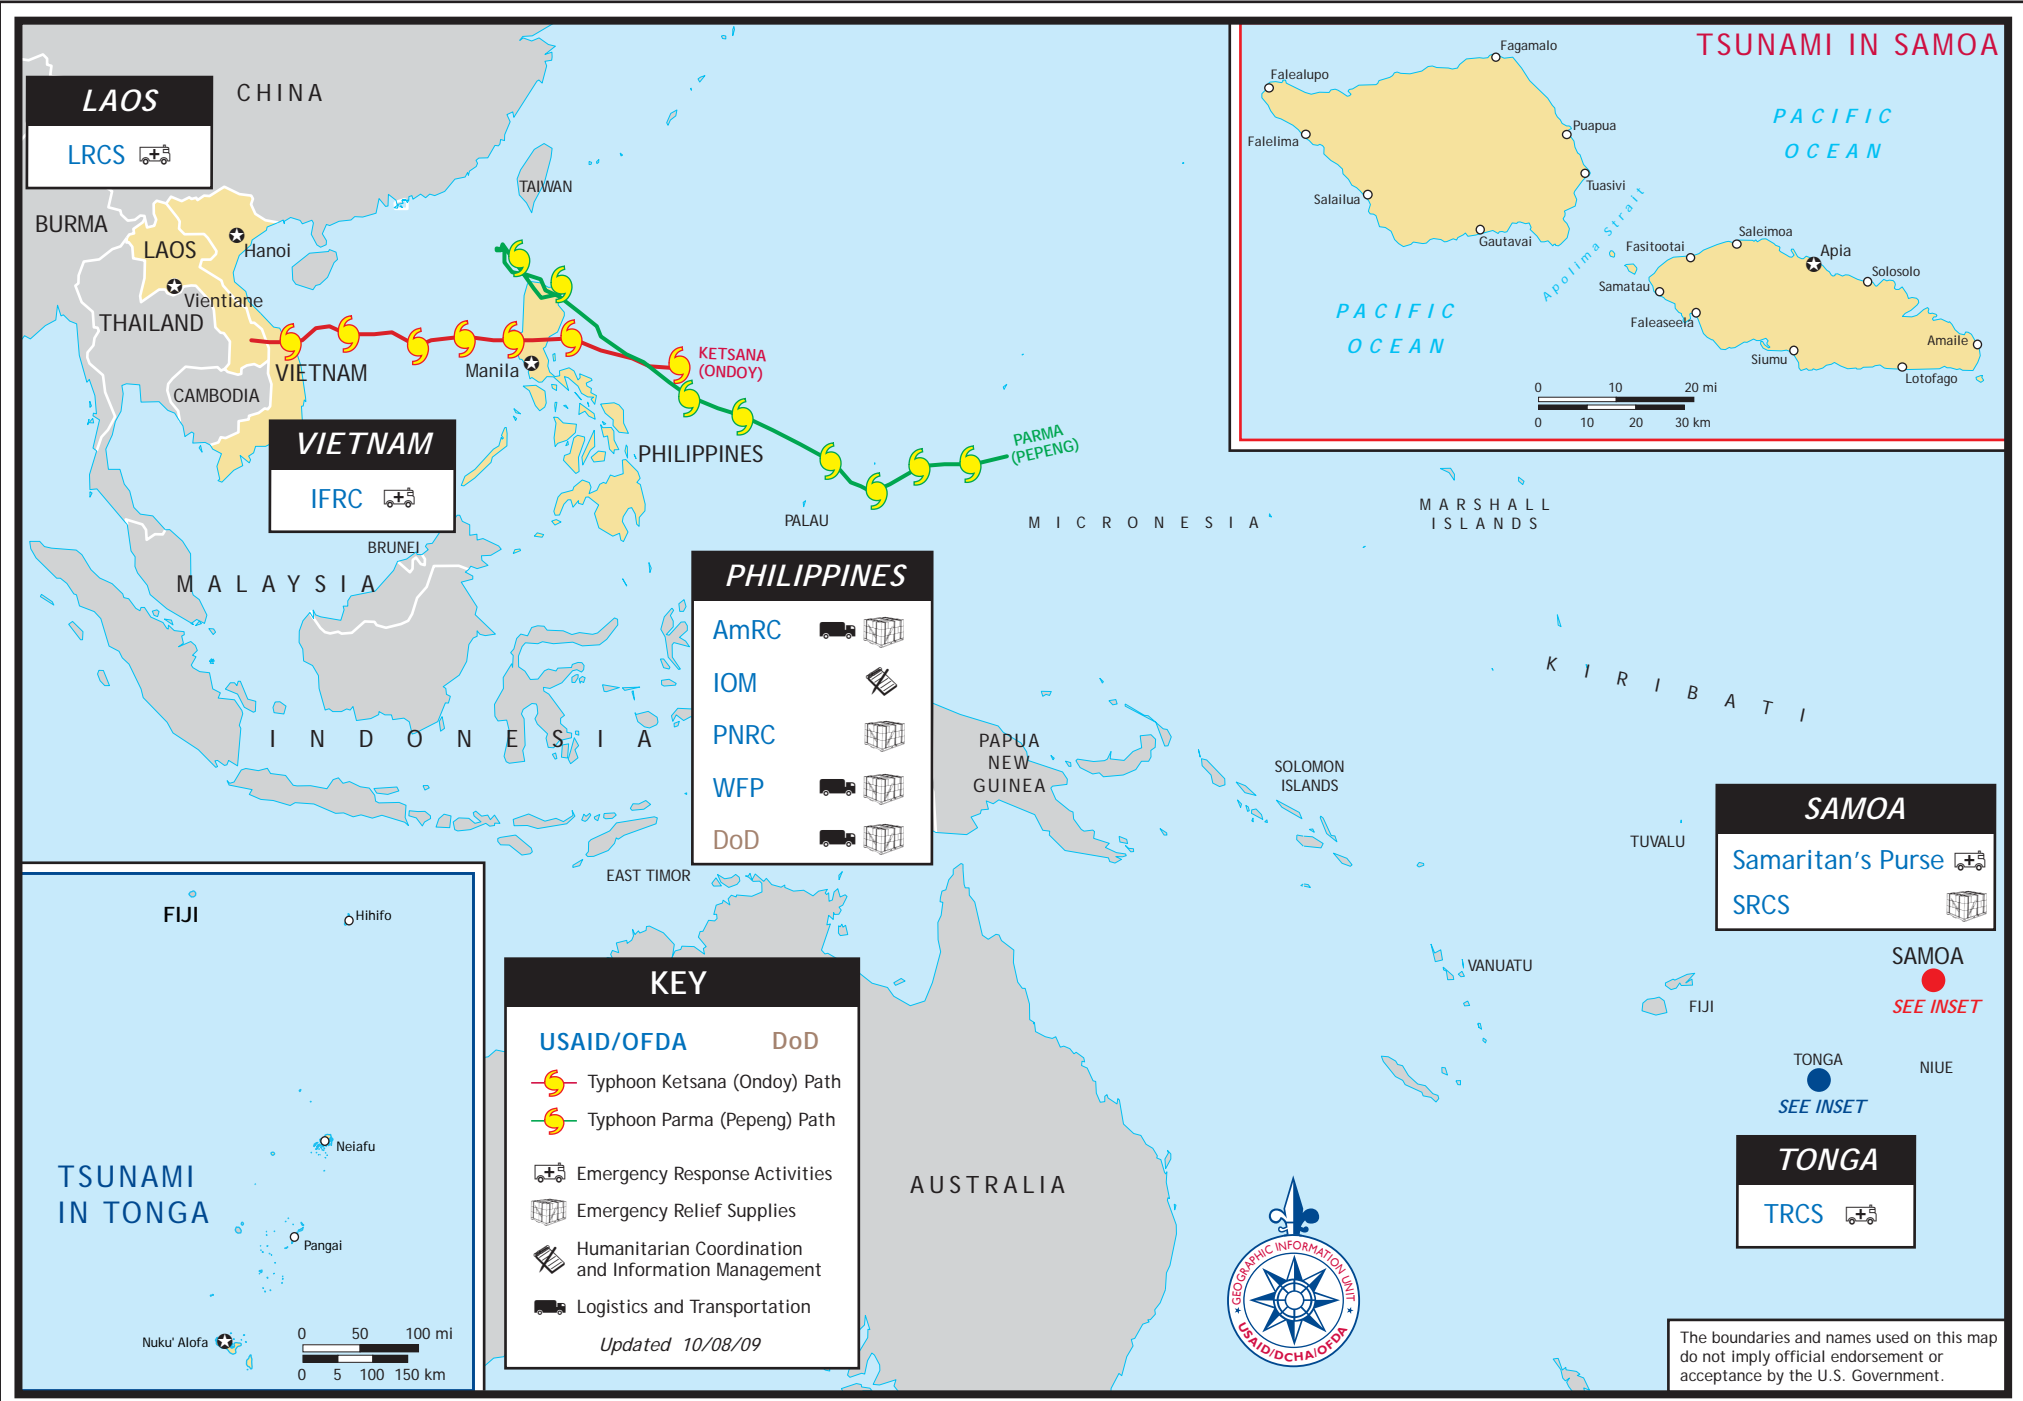

USAID
FROM THE AMERICAN PEOPLE

TOTAL USG HUMANITARIAN ASSISTANCE TO ASIA AND THE PACIFIC FOR STORMS AND TSUNAMI

The boundaries and names used on this map do not imply official endorsement or acceptance by the U.S. Government.

ACCUMULATED RAINFALL FROM TYPHOON PARMA (PEPENG)